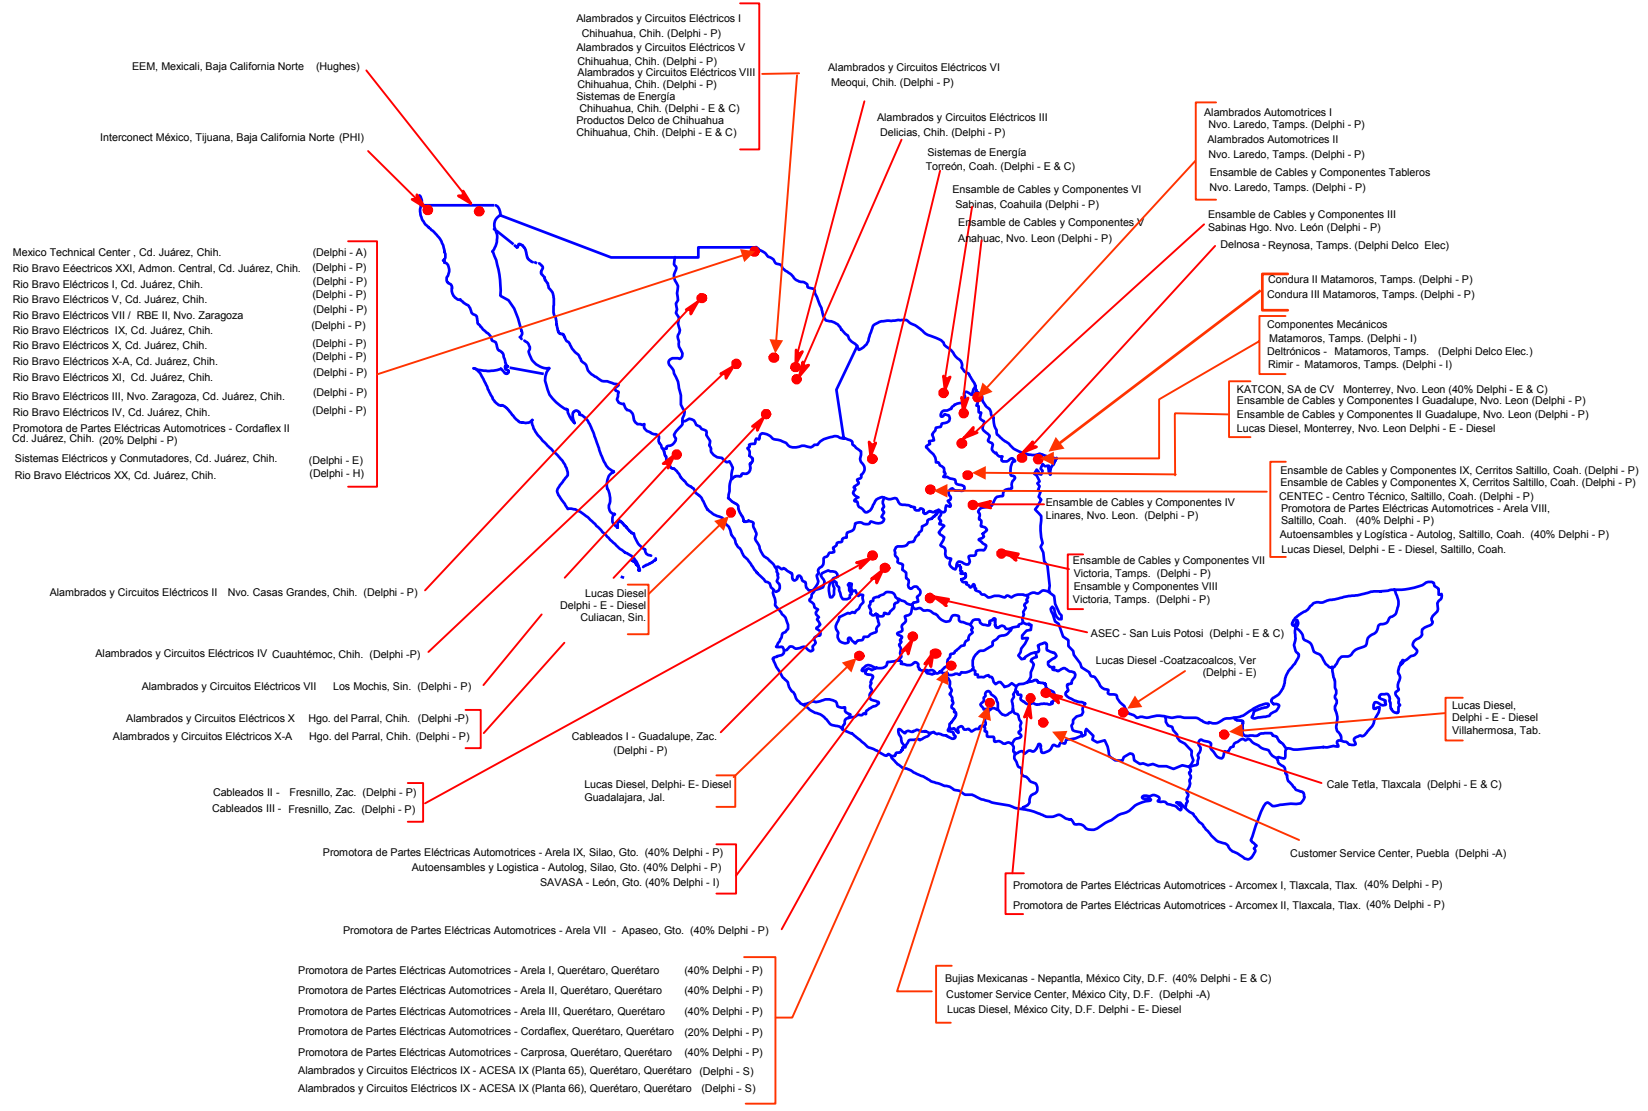

TABLE 3
DELPHI. PLANTS BY DIVISION IN TLCAN REGION

Country	Delphi Chasis Systems	Delphi Delco Electronics Systems	Delphi Energy & Engine Management Systems	Delphi Harrinson Thermal Sytems	Delphi Interior & Lighting Systems	Delphi Packard Electric Systems	Delphi Saginaw Steering Systems
Canada	2		1			1	
EU	8	5	14	3	4	23	9
Mexico	3	3	9	2	2	45	2
Total	13	8	24	5	6	69	11

Source: Author's elaboration based on Delphi (2000).

Map 1 Delphi Presence in Mexico 2001

Source: Taken from Michael Hissam (2001) Delphi in México. Delphi Automotive Systems.